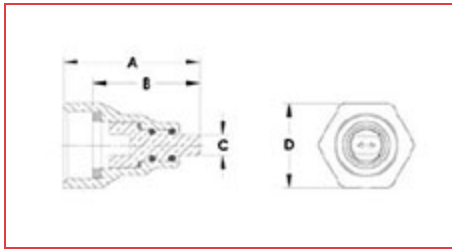

ITEM # A 18351, COMPONENT PARTS - RETROFIT CAP

[Specifications](#) | [Dimensions](#)

Specifications

Thread Size (in)	11/16" - 16 UN
Straight Ball Valve Sizes (in)	1/4 - 5/8
3-Way Ball Valve Sizes (in)	1/4 - 5/8
Weight	0.04 kg 0.08 lb
Recommended Sealing Torque	3 to 4 ft·lb 4 to 5 N·m

Dimensions

A	1.33 in 34 mm